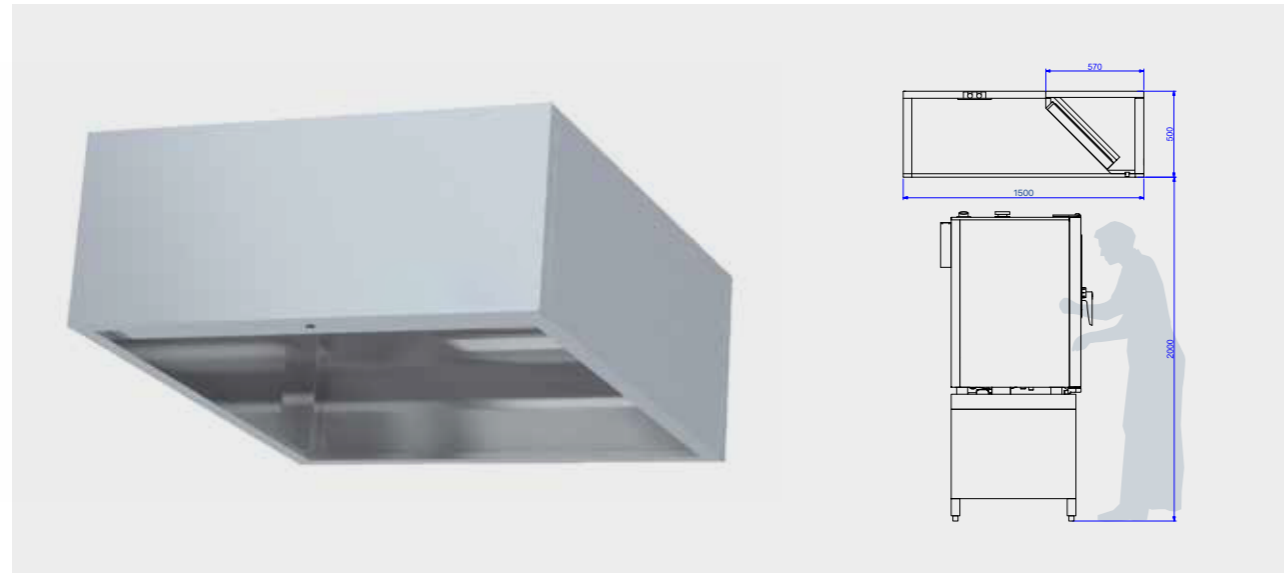

-L: With LED lighting

Inverted hoods

- Made of stainless steel with satin finish.

- 490x490x50 mm stainless steel slat filters.

- Interior plenum with independent flow regulation flaps for each filter.

profile.