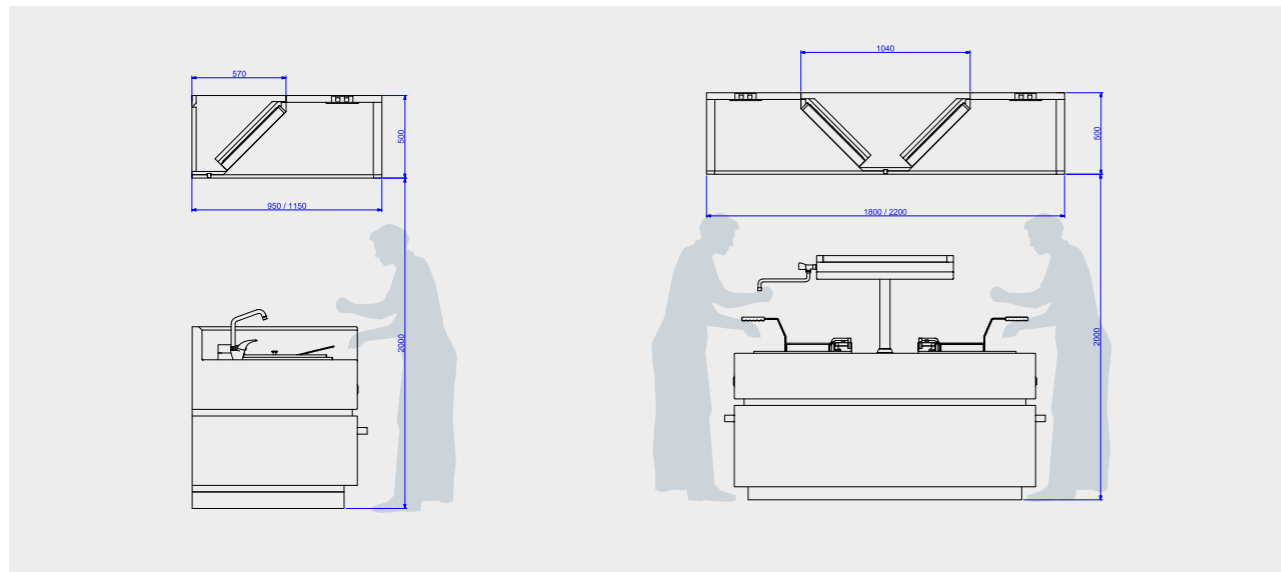

 HEMCO

EU-EN 2025

Hoods for cooking blocks

- Extraction hood specially designed to be installed in high-performance professional kitchens to suck out steam, odors, grease and heat generated in cooking and food processing operations.
- Made of stainless steel with satin finish.
- Accessible parts and edges in bent sheet metal to make cleaning easier and avoid cuts when handling.
- Extraction capacity maximized thanks to casing design and hood profile.
- Models larger than 2.20 meters (except 2.5 m model that comes in a single piece) are supplied in several pieces with a hidden joining kit, easy to assemble.
- Hermetically closed, solid and robust structure, eliminating the risk of dripping fat and escaping fumes.
- Guided grease drain system. Collection tray and drain hole for evacuation.
- 490x490x50 mm stainless steel slat filters.
- Interior plenum with independent flow regulation flaps for each filter.
- Models available with compensated air supply system, integrated into the hood, to prevent air flow falling directly on the chefs. Two external ventilation units, one for internal air extraction and the other for external air supply.

-L: With LED lighting

Inverted hoods

- Made of stainless steel with satin finish.

- 490x490x50 mm stainless steel slat filters.

- Interior plenum with independent flow regulation flaps for each filter.

profile.